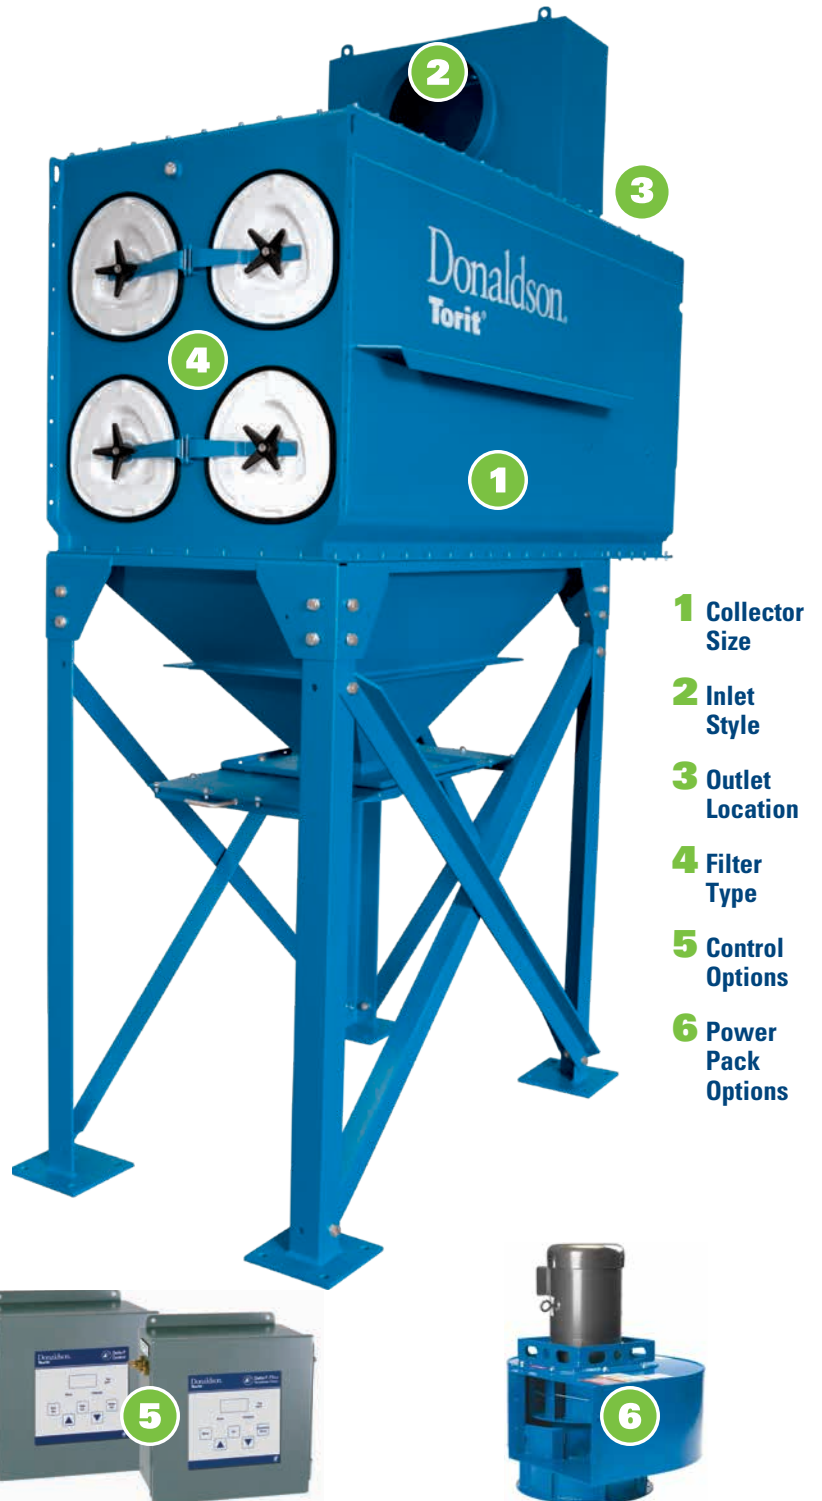

NEED A DUST COLLECTOR FAST?

Donaldson's Rapid Build Program is perfect for organizations that need a high-performance dust collector but can't wait the typical lead time.

At the heart of the Rapid Build Program is the revolutionary Downflo Evolution dust collector. Donaldson maintains an inventory of its most popular models, and by you selecting a few simple options, an industry-leading cartridge collector can be configured to meet your application needs and shipped directly to your facility in five business days.

BUILT-TO-ORDER COLLECTOR

- Choose from four best-in-class collector models
- Customize with features and options for your process
- Select a filter type to extend life and minimize downtime

REDUCED LEAD TIMES

- Expedited assembly with in-stock materials
- Ready to ship in five business days
- Quick solution for urgent requirements

HOW IT WORKS:

It just takes a few easy steps to customize a dust collector. Build your preferred design starting with the DFE cartridge collector and select from a variety of options and accessories to meet the application requirements.

2. NEXT SELECT AN INLET STYLE

- Standard Inlet
- High-Flow Inlet
- High-Flow Inlet with Membrex Explosion Vent

3. AND AN OUTLET LOCATION

- Left or right side mounted power pack 3-15 HP TBI
- Top mounted power pack 3-15 HP TBI
- Top mounted power pack 20-30 HP TBI